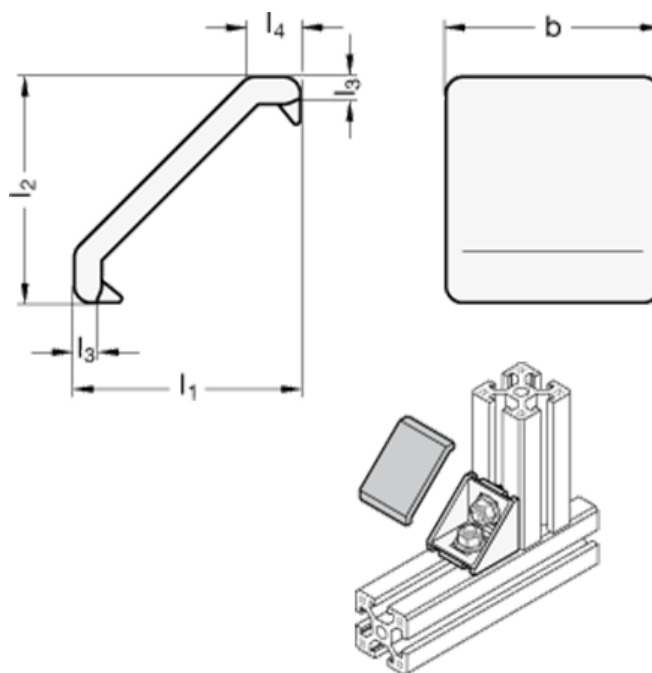

# Data Sheet

Article number: 20963303030SW

Description: E+G Plastic-cover til profilsystemer - GN 963-30-30-30-SW

## Measures

b	= 28
l1	= 30
l2	= 30
l3	= 3
l4	= 6.8
Weight (g)	= 3